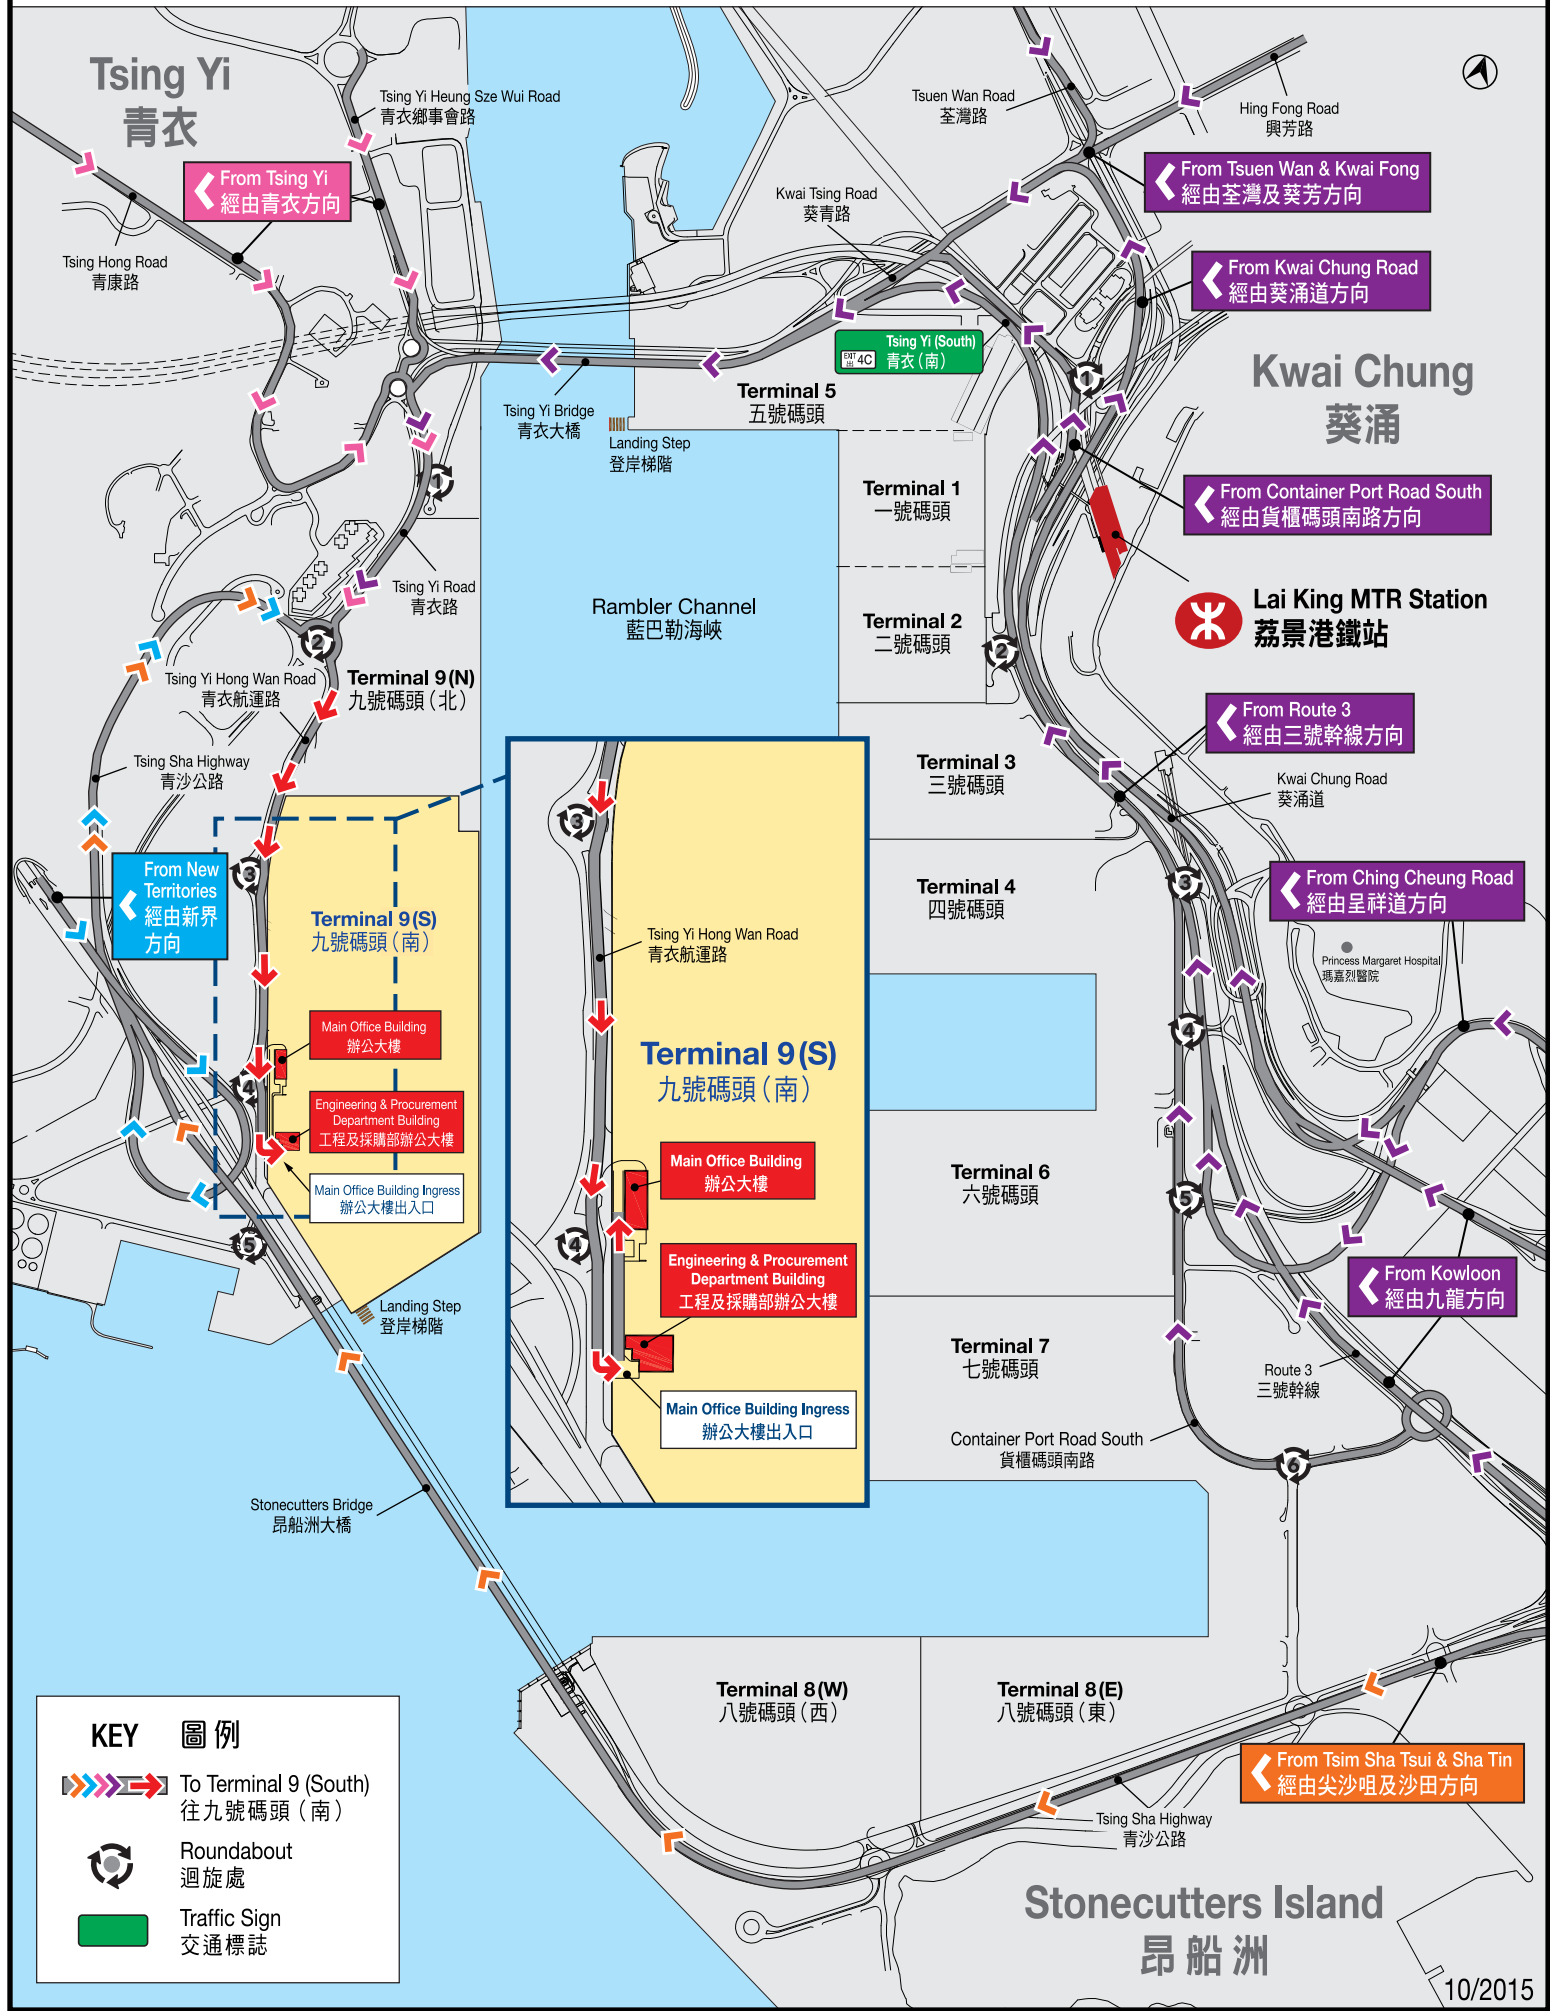

Directions to Modern Terminals Limited for visitors : Terminal 9 (South)

訪客往現代貨箱碼頭有限公司之交通路線圖：九號碼頭(南)

KEY 圖例

-  To Terminal 9 (South)
往九號碼頭(南)
-  Roundabout
迴旋處
-  Traffic Sign
交通標誌